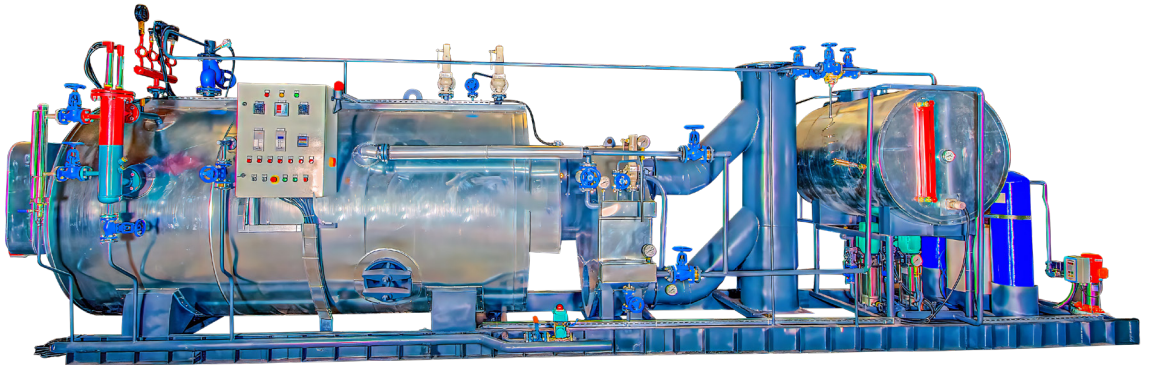

BETA KAZAN
BETA KAZAN Boiler Company

SSP MODEL
Skid Mounted Mobile Boiler Plant

Product Overview

Your Industrial Energy Strength

www.betakazan.com

Company Profile

With a solid 15 years' experience in the industry, **BETA KAZAN Boiler Company** offers energy solutions for domestic and industrial applications of all sizes thanks to its extensive portfolio and activities that include steam, hot water and hot oil boilers, solid fuel and waste burning systems, heat exchangers, feed water preparation systems, chimney filtration systems and dust collection.

All **BETA KAZAN Boiler Company's** products are built in the capital Ankara which makes it easy to deliver at all kinds of points throughout the Middle East, Eastern Europe and Western and Central Asia.

Paket ünite olarak imal edilmektedir. Buhar üretimi için tüm gerekli cihaz ve kontrol ekipmanları içerisinde bulunmaktadır. Özel dizayn edilmiş kazanlar sayesinde çok kısa zamanda ısı enerjisi üretmektedir. Çelik şasesi üzerinde rahatlıkla taşınır, istenilen yerde kullanılabilir. Montaj ve bakımı kolaydır. Küçük ölçekli olup yer işgali azdır. Çelik şase üzeri tüm tesisat, baca, elektrik bağlantıları yapılmaktadır.

It is manufactured as a package unit and it contains all necessary devices and control equipment for steam production. It produces heat energy in a noticeably short time thanks to specially designed boilers. It can also be easily moved around on its steel chassis and used anywhere as plumbing, chimney and electrical connections are integrated in steel structure. As a result, it occupies less space and installation and maintenance are made easy.