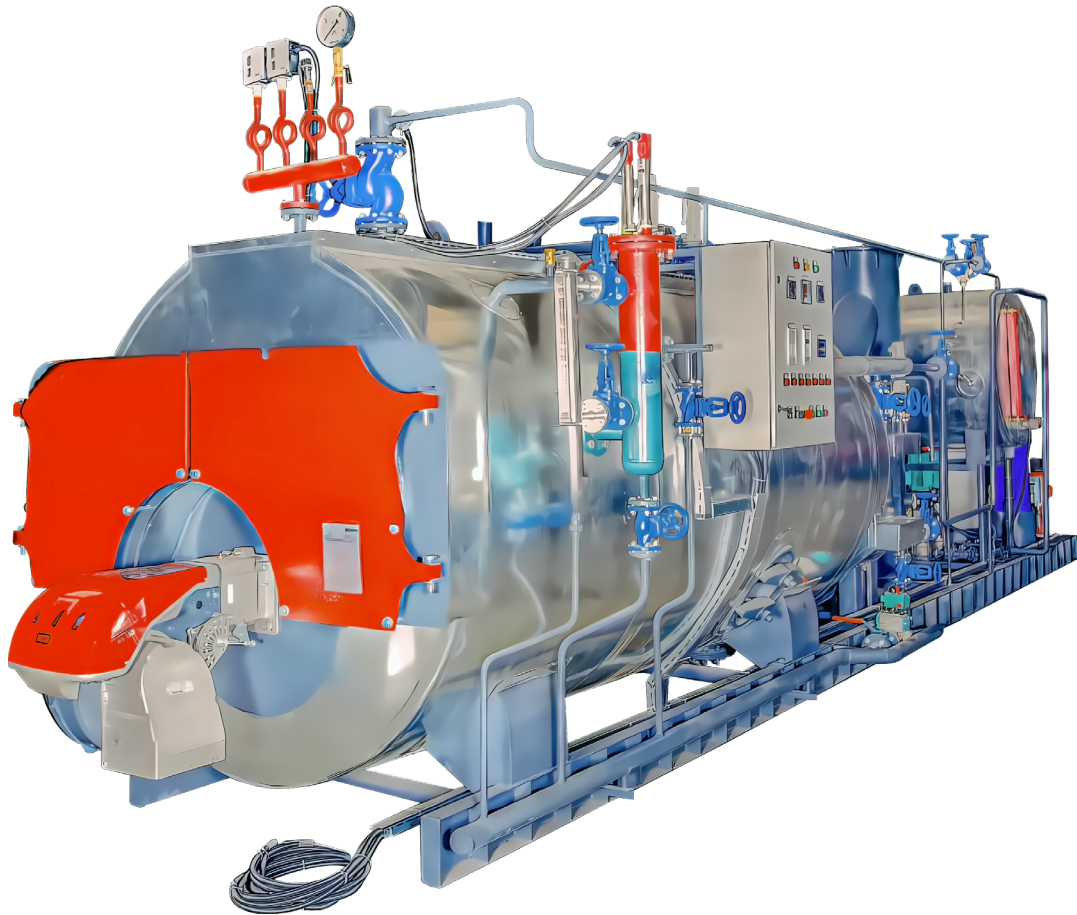

BETA KAZAN
BETA KAZAN Boiler Company

SSP MODEL
Skid Mounted Mobile Boiler Plant

Product Overview

Your Industrial Energy Strength

www.betakazan.com

Company Profile

With a solid 15 years' experience in the industry, **BETA KAZAN Boiler Company** offers energy solutions for domestic and industrial applications of all sizes thanks to its extensive portfolio and activities that include steam, hot water and hot oil boilers, solid fuel and waste burning systems, heat exchangers, feed water preparation systems, chimney filtration systems and dust collection.

All **BETA KAZAN Boiler Company's** products are built in the capital Ankara which makes it easy to deliver at all kinds of points throughout the Middle East, Eastern Europe and Western and Central Asia.

Paket ünite olarak imal edilmektedir. Buhar üretimi için tüm gerekli cihaz ve kontrol ekipmanları içerisinde bulunmaktadır. Özel dizayn edilmiş kazanlar sayesinde çok kısa zamanda ısı enerjisi üretmektedir. Çelik şasesi üzerinde rahatlıkla taşınır, istenilen yerde kullanılabilir. Montaj ve bakımı kolaydır. Küçük ölçekli olup yer işgali azdır. Çelik şase üzeri tüm tesisat, baca, elektrik bağlantıları yapılmaktadır.

It is manufactured as a package unit and it contains all necessary devices and control equipment for steam production. It produces heat energy in a noticeably short time thanks to specially designed boilers. It can also be easily moved around on its steel chassis and used anywhere as plumbing, chimney and electrical connections are integrated in steel structure. As a result, it occupies less space and installation and maintenance are made easy.